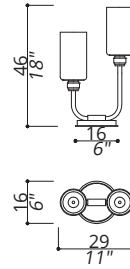

NOTES

Dimensions are expressed in centimetres, if not otherwise specified.
All products may be customized subject to prior consulting with our technical department; please send your request to info@officina-luce.it.
Officina Luce (Registered brand of ISSARCH srl) reserves the right to change or delete, at any time and without prior warning, the technical specification of any model or the model itself, depending on technical and commercial requirements.