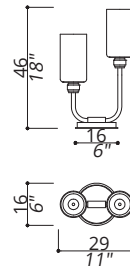

NOTES

Dimensions are expressed in centimetres, if not otherwise specified.
All products may be customized subject to prior consulting with our technical department; please send your request to info@officina-luce.it.
Officina Luce (Registered brand of ISSARCH srl) reserves the right to change or delete, at any time and without prior warning, the technical specification of any model or the model itself, depending on technical and commercial requirements.